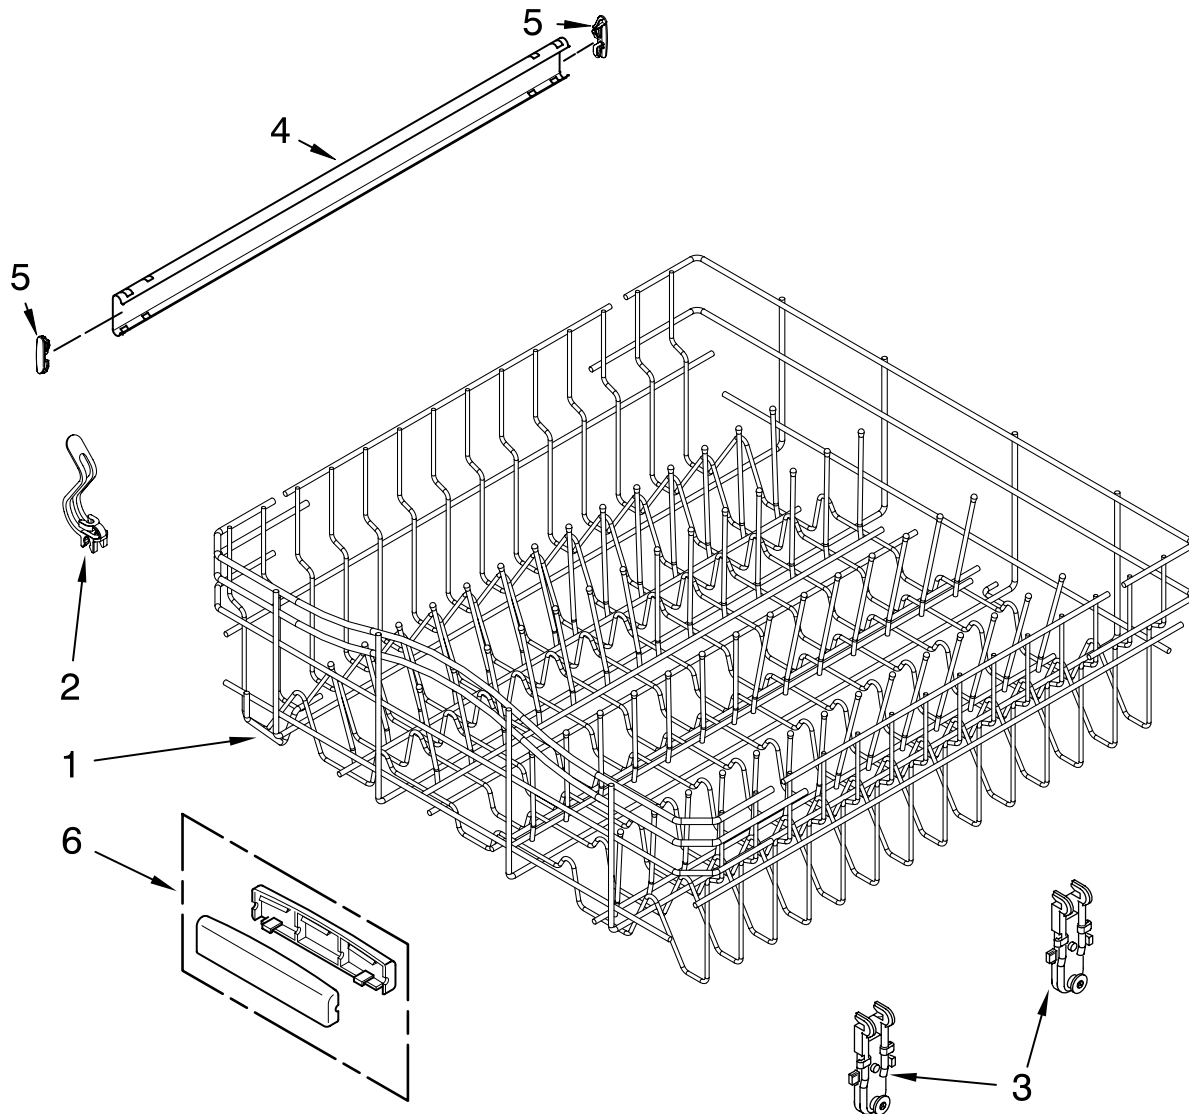

FOR ORDERING INFORMATION REFER TO PARTS PRICE LIST

HEATER PARTS

For Models: KUDC03ITBL3, KUDC03ITBS3
(Black) (Stainless)

Illus. No.	Part No.	DESCRIPTION
1	8537057	Heater Element Assembly (Also Includes Item 2)
2	717273	Washer, Heater Element
3	8268548	Nut, Heater Element
4	3400931	Retainer, Spring Grip

NOTE: If heater element is removed, it must be replaced.

FOR ORDERING INFORMATION REFER TO PARTS PRICE LIST

UPPER RACK AND TRACK PARTS

For Models: KUDC03ITBL3, KUDC03ITBS3

(Black) (Stainless)

Illus. No.	Part No.	DESCRIPTION
1	8539234	Dishrack, Upper
2	W10077844	Clip, No-Flip
3	W10078214	Mount, Wheel Stationary
4	3385089	Track, Rack
5	W10082860	Stop, Track
6	8539110	Handle, Dishrack